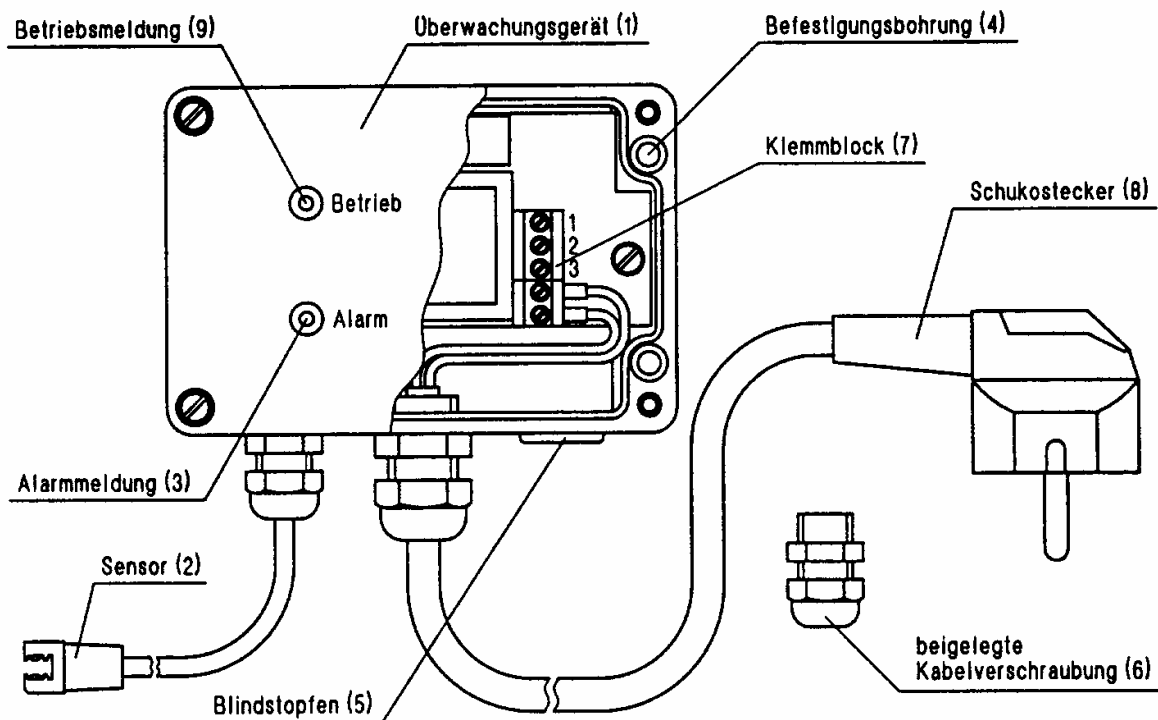

Leak Sensor

Order No.: 0384 00

Function

The water detector consists of a monitoring device (1) and a sensor (2). If water wets the sensor, the monitoring device activates an alarm with an LED (3) and an acoustic signal. At the same time, a zero-voltage contact for additional alarm devices or devices such as a horn, light signaller or shut-off valve.

Installation steps

1. Deenergise device
2. Pull off cover
3. Fastening is carried out with two 4 x 40 mm cap screws in diagonally opposite holes (4)
4. Screw on cover
5. Secure sensor (2) on bottom of monitoring area

Switching on

- Sensor must be dry
- Insert mains plug (8) in socket outlet
- LED for operation (9) is green

Connecting zero-voltage contact

1. Deenergise device
2. Pull off cover
3. Replace blind plug (5) with screwed cable gland (6)
4. Insert cable through gland
5. Connect cable for zero-voltage contact to terminal block (7)
Contact via terminal 2 and 3: Closed in case of alarm
Contact via terminal 1 and 3: Open in case of alarm
6. Tighten gland
7. Screw on cover

Alarm test

- Immerse sensor in water.
- ⇨ LED alarm (3) red and acoustic signal.
- Dry sensor following contact with liquid.

Technical data

Power supply:	230 V AC / 50 Hz / 1.2 VA	
Ambient temperature:	0 - 60 °C	
Display	Operation:	LED green
	Alarm:	LED red and acoustic signal
Zero-voltage contact:	AC 230 V/1,800 VA	
	DC 100 V/300 W	
Construction:	Polyester housing IP 65	
Protection class:	II (protective insulation)	
Dimensions:	110 x 75 x 55 mm	
Connection cable length:	1.5 m	
Sensor cable length:	2 m	